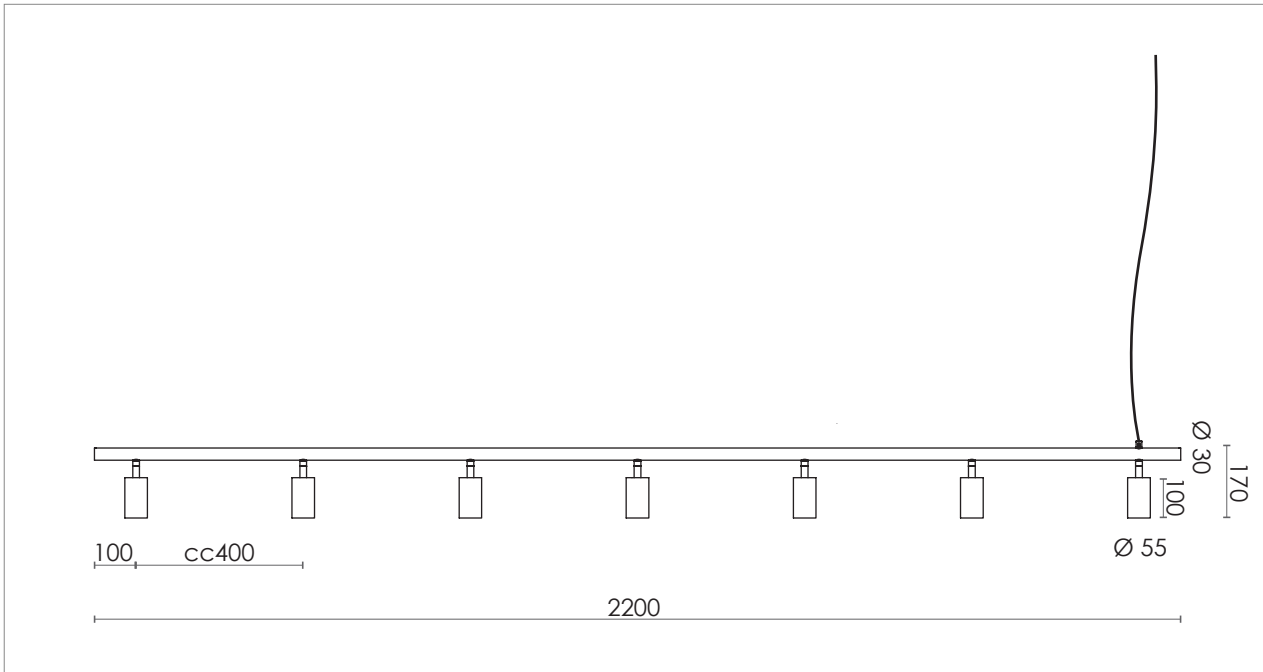

LONG JOHN 7 PENDANT

DESIGN SPECIFICATIONS

DIMENSIONS (mm)	H 170 x W 2600 - SHADE Ø 55 - ROD Ø 30
WEIGHT (kg)	4,8
MATERIALS	THE LAMP IS MADE FROM CLEAR LACQURED BRASS, STEEL OR POWDER COATED STEEL
CORD (mm)	3800
ENVIRONMENT	INDOOR
DESIGN BY	NICLAS HOFLIN
DESIGN YEAR	2014

ELECTRICAL SPECIFICATIONS

SWITCH	NO
BULB HOLDER	GU10
LIGHT SOURCE	INCLUDED 7 X 5 W DIMMABLE LED - 2700 K
DIMMABLE	YES
MAX (W)	56 W LED
VOLTAGE	230 / 240
CLASS	1
IP	20

COLOURS

	BLACK	ART.NO. 470507505		WHITE / BRASS SPOT	ART.NO. 470507002
	BRASS	ART.NO. 470517001		BLACK / STEEL SPOT	ART.NO. 470607005
	STEEL	ART.NO. 470607500		WHITE / STEEL SPOT	ART.NO. 470607002
	BLACK / BRASS SPOT	ART.NO. 470507005		BLACK / BRONZE COLORED SPOT	ART.NO. 470507223